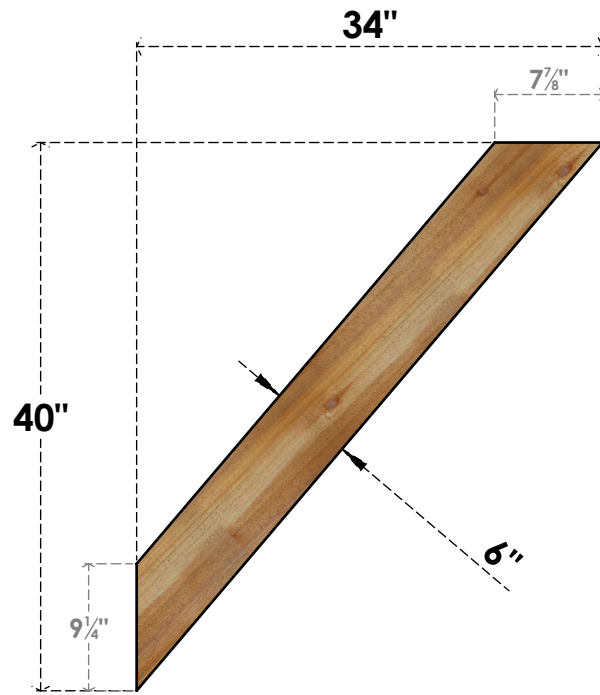

BRC06X34X40TRA00RWR

6"W X 34"D X 40"H TRADITIONAL ROUGH SAWN BRACE, WESTERN RED CEDAR

SIDE

FRONT

EKENA MILLWORK
2300 WEST MAIN ST.
CLARKSVILLE, TX 75426
TOLL FREE: 866-607-0453
WWW.EKENAMILLWORK.COM

NOTES

1. INSTALLATION TO BE COMPLETED IN ACCORDANCE WITH MANUFACTURER'S SPECIFICATIONS.
2. DRAWING MAY NOT BE TO SCALE
3. THIS DRAWING IS INTENDED FOR DESIGN AND PLANNING PURPOSES ONLY.
4. ALL INFORMATION CONTAINED HEREIN WAS CURRENT AT THE TIME OF DEVELOPMENT BUT MUST BE REVIEWED AND APPROVED BY THE PRODUCT MANUFACTURER TO BE CONSIDERED ACCURATE.
5. PRODUCTS ARE NOT KILN DRIED. THIS ITEM IS UNIQUE AND WILL CONTAIN THE NATURAL VARIATIONS THAT THE WOOD SPECIES OFFERS. THIS MAY RESULT IN VARIATIONS UP TO 1/4"